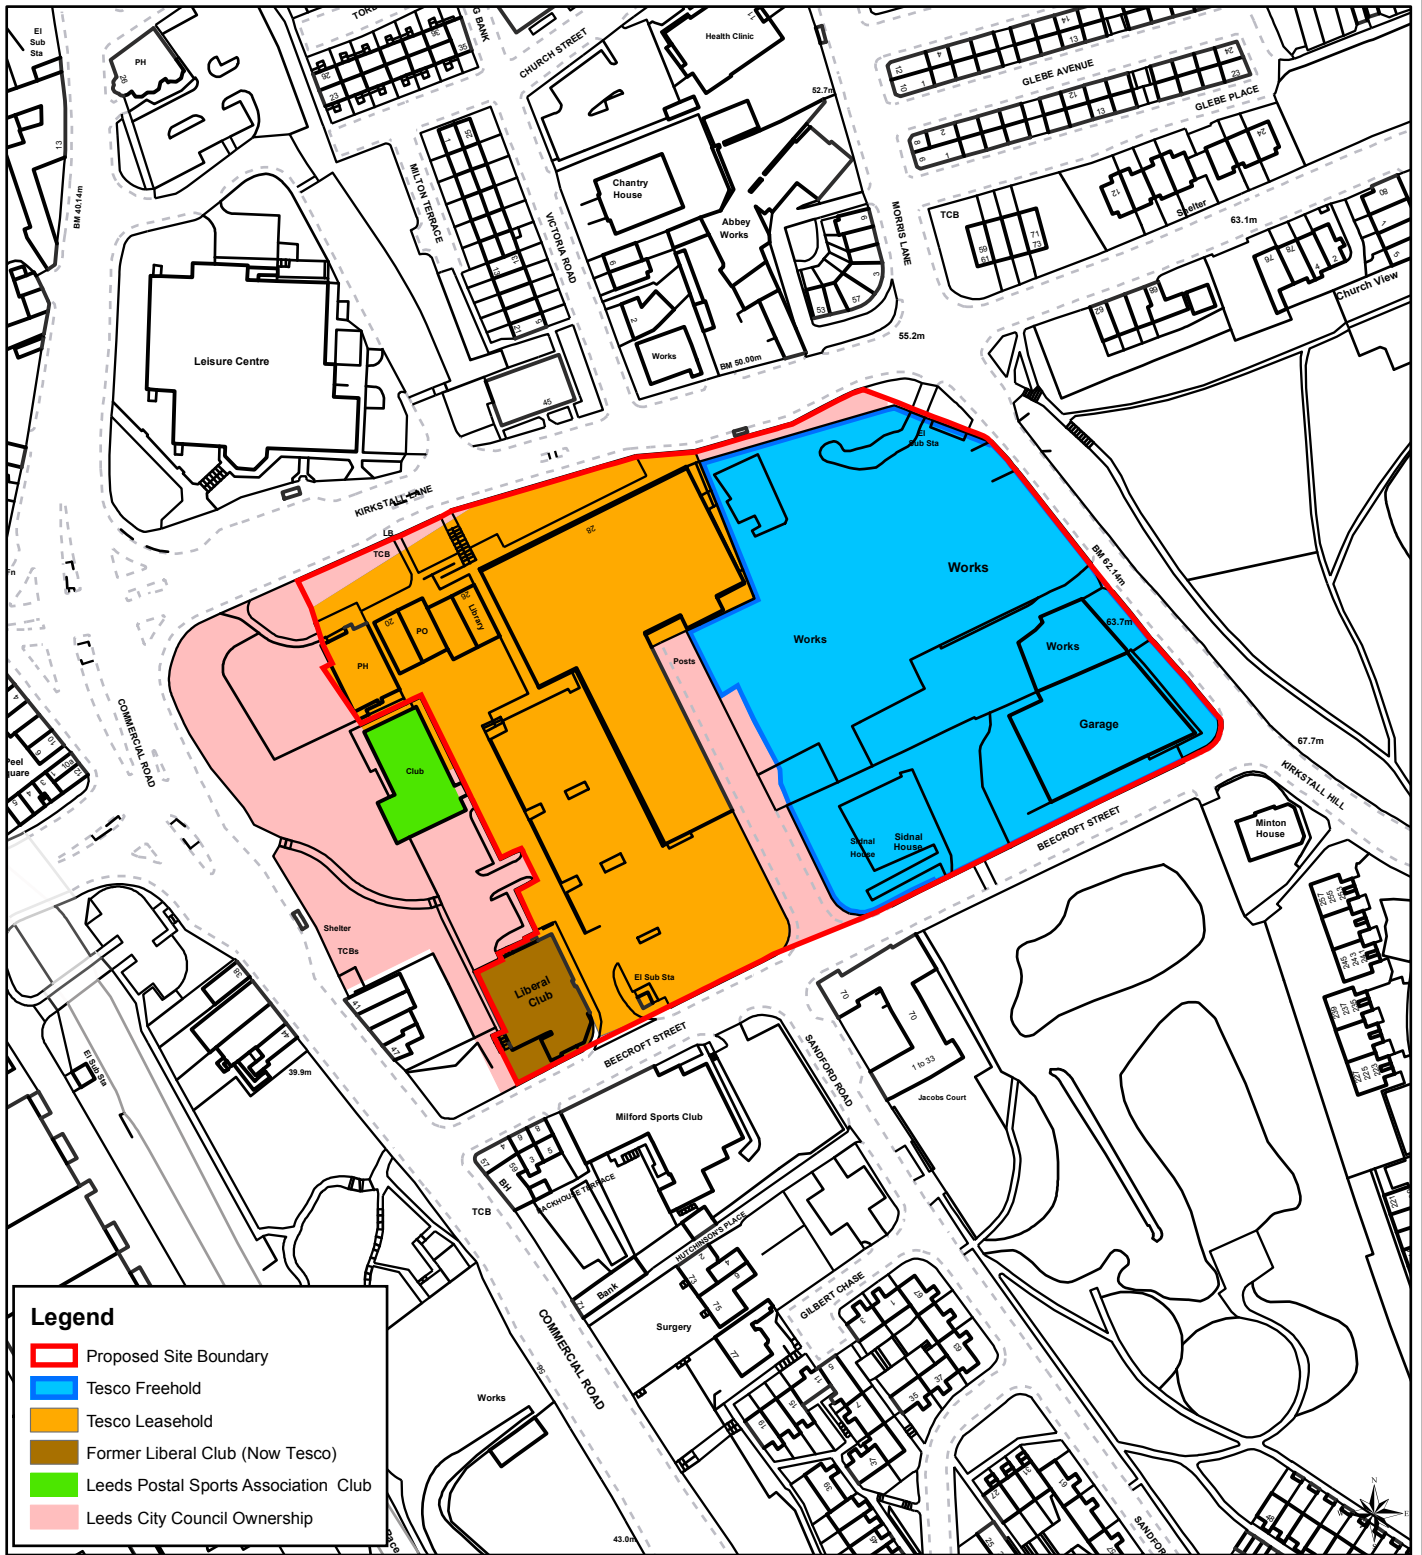

# LEEDS CITY COUNCIL OWNERSHIP PLAN BEECROFT STREET KIRKSTALL LEEDS LS5

**Legend**

- Proposed Site Boundary
- Tesco Freehold
- Tesco Leasehold
- Former Liberal Club (Now Tesco)
- Leeds Postal Sports Association Club
- Leeds City Council Ownership

© Crown Copyright and database right 2014  
Ordnance Survey LA100019567

PREP BY M. CHRISTIAN  
 DATE SAVED: 27/06/2018  
 OS No SE2635NW  
 SCALE 1:2,000  
 PLAN No 18600/U